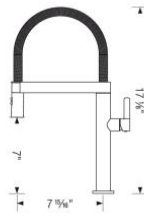

Product Specification Sheet

BLANCO CULINA Mini

PRODUCT DIMENSIONS

BLANCO CULINA Mini	Colour Finish	Model No.	FEATURES / SPECIFICATIONS
	Chrome	401567	<p>DESIGN AND PLANNING TIPS</p> <p>Award winning design Larger sized BLANCO CULINA also available Recommended soap dispenser: BLANCO TORRE All BLANCO faucets require the same size, 1 3/8" diameter drilled faucet hole. All faucet parts required for installation are included.</p> <p>OPTIONAL ACCESSORIES</p>
	Classic Steel	401568	